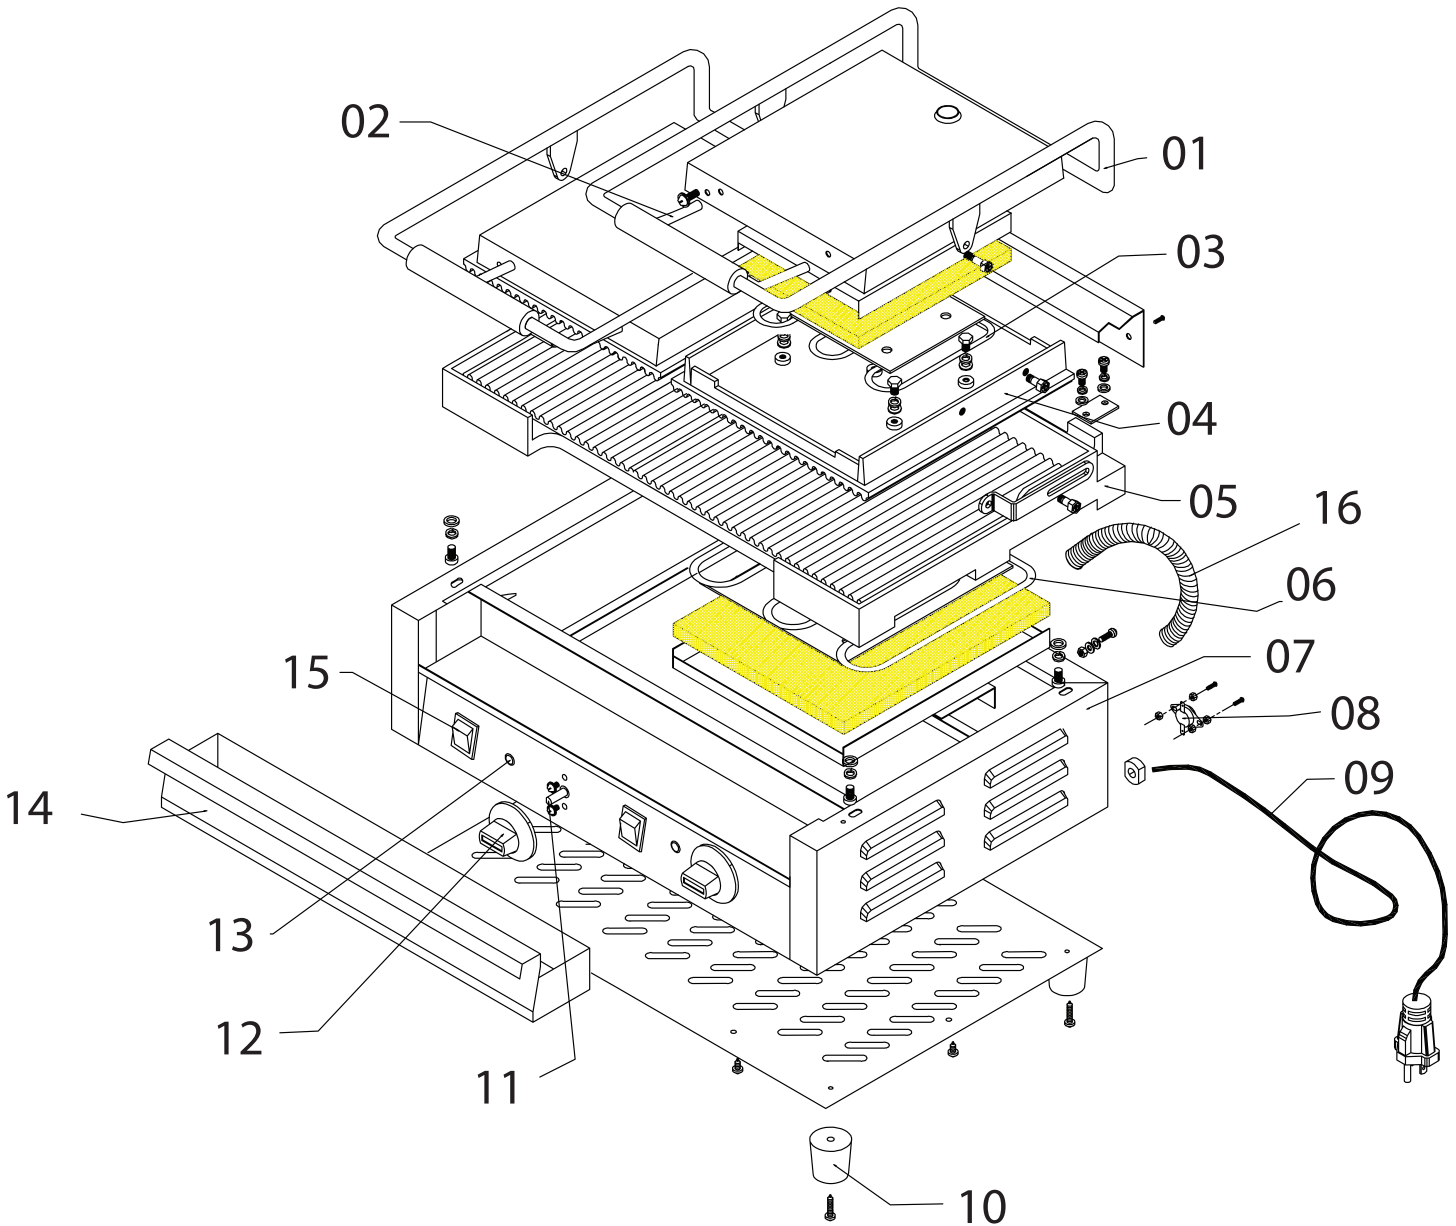

# Parts Breakdown

Model PG-CN-0711-R 19937

# Parts Breakdown

---

## Model PG-CN-0711-R 19937

Item No.	Description	Position	Item No.	Description	Position	Item No.	Description	Position
20337	Big Handle for 19937	1	20343	Body for 19937	7	20349	Indicator Light for 19937	13
20338	Small Handle for 19937	2	20344	Thermo Cut Out for 19937	8	20350	Oil Tray for 19937	14
20339	Top Element for 19937	3	20345	Plug and Lead for 19937	9	20351	On/Off Switch for 19937	15
20340	Top Cast Iron (Ribbed) for 19937	4	20317	Foot for 19937	10	16480	Protection Spiral for 19937	16
20341	Bottom Cast Iron (Ribbed) for 19937	5	20347	Thermostat for 19937	11			
20342	Bottom Element for 19937	6	20315	Old Style Dial for 19937	12			